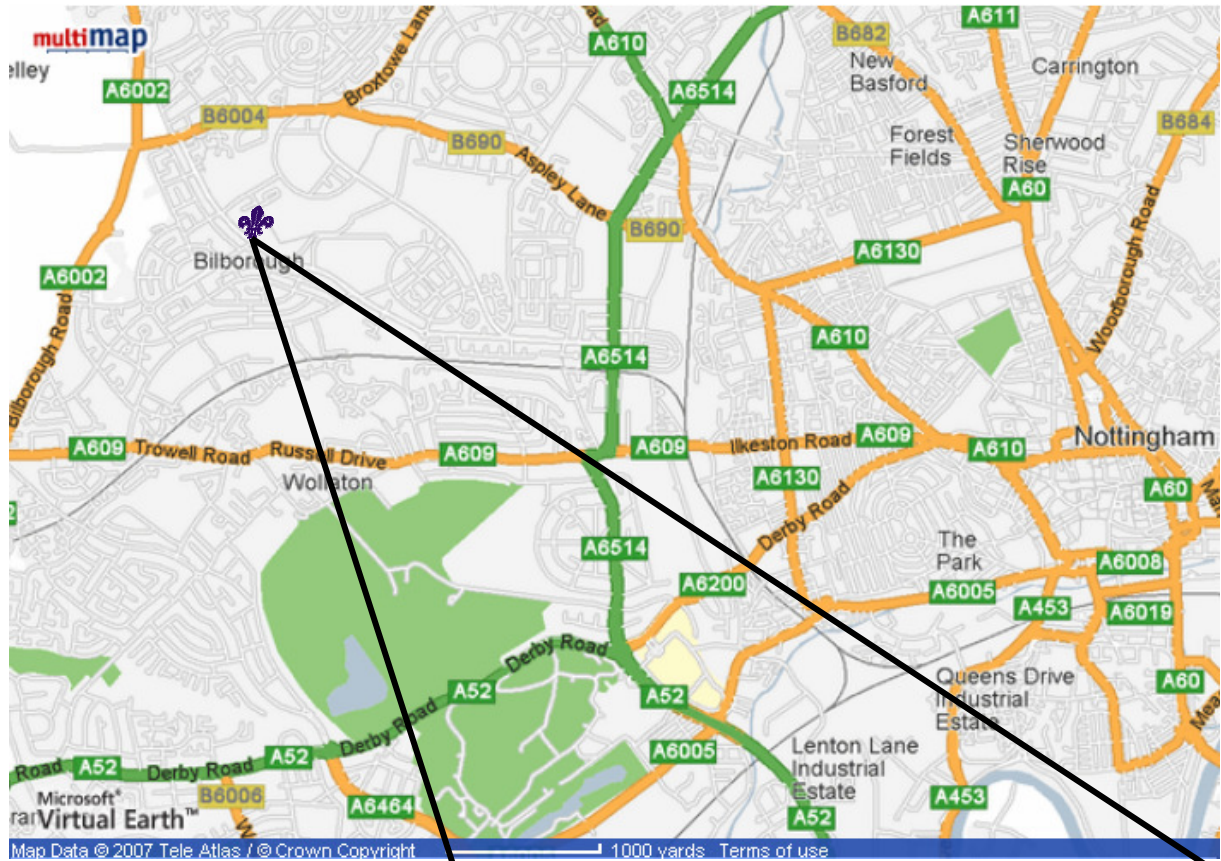

39th Nottingham (Bilborough) Scout Group

How to find us . . .

**39th Scout HQ
Rear of 200 Wigman Rd
Bilborough
Nottingham
NG8 4AB**

**Enter via the metal
gates to the right of
200 Wigman Road.**

Entrance to Harvey
Hadden Sports Centre