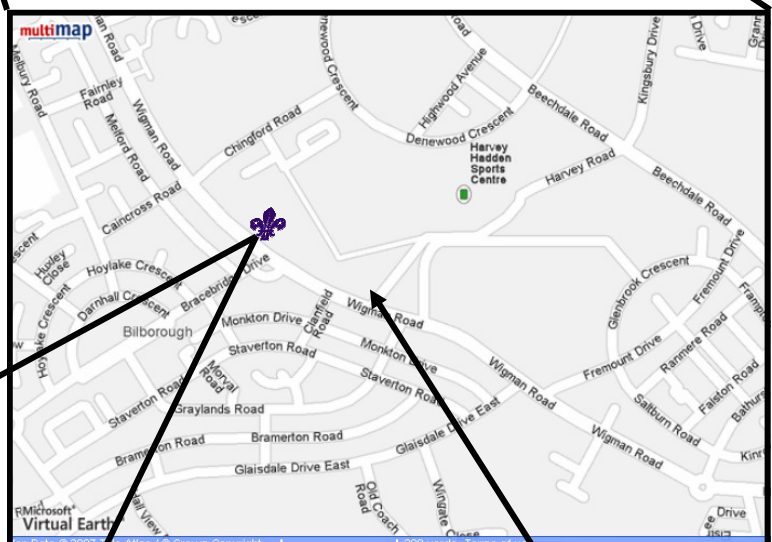

39th Nottingham (Bilborough) Scout Group

How to find us . . .

**39th Scout HQ
Rear of 200 Wigman Rd
Bilborough
Nottingham
NG8 4AB**

**Enter via the metal
gates to the right of
200 Wigman Road.**

Entrance to Harvey
Hadden Sports Centre